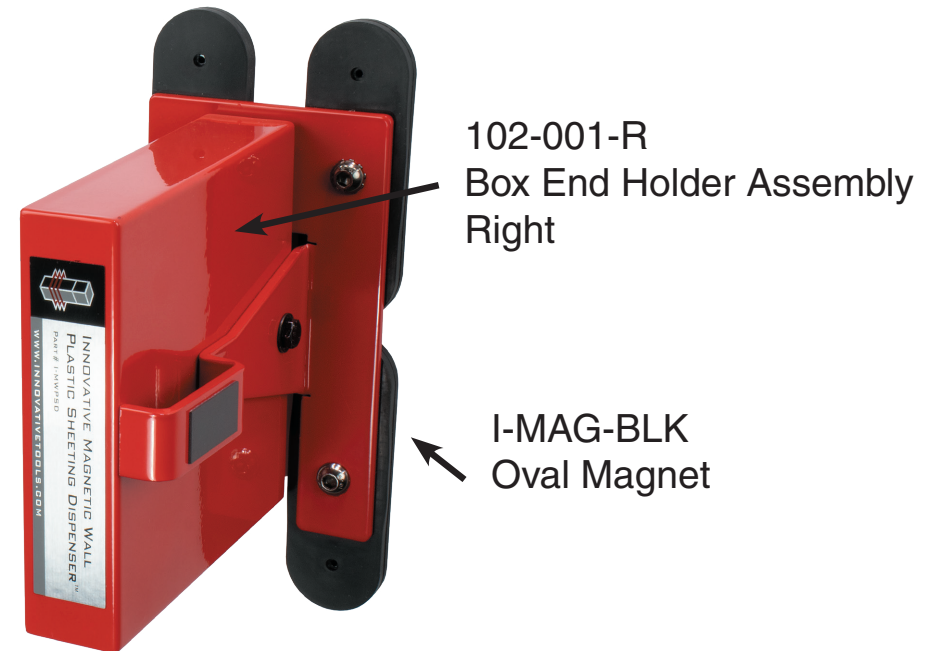

## Innovative Magnetic Wall Plastic Sheeting Dispenser Part # I-MWPSD

Set box on table or trash can, notch ends as needed (see other side for examples). Attach end caps as shown. Mount on booth wall.

If you have any comments, questions or concerns about our products or are missing a part, please contact us toll-free at 1-866-438-4884 or 651-415-0733 or visit [www.innovativetools.com/contacts](http://www.innovativetools.com/contacts)

# Innovative Magnetic Wall Plastic Sheeting Dispenser

## How to use different size boxes

6 x 6 inch box

6.5 x 6.5 inch box

6 x 7.5 inch box

Built-in  
Scissor  
and razor  
holder

**Double magnets go on top as shown**