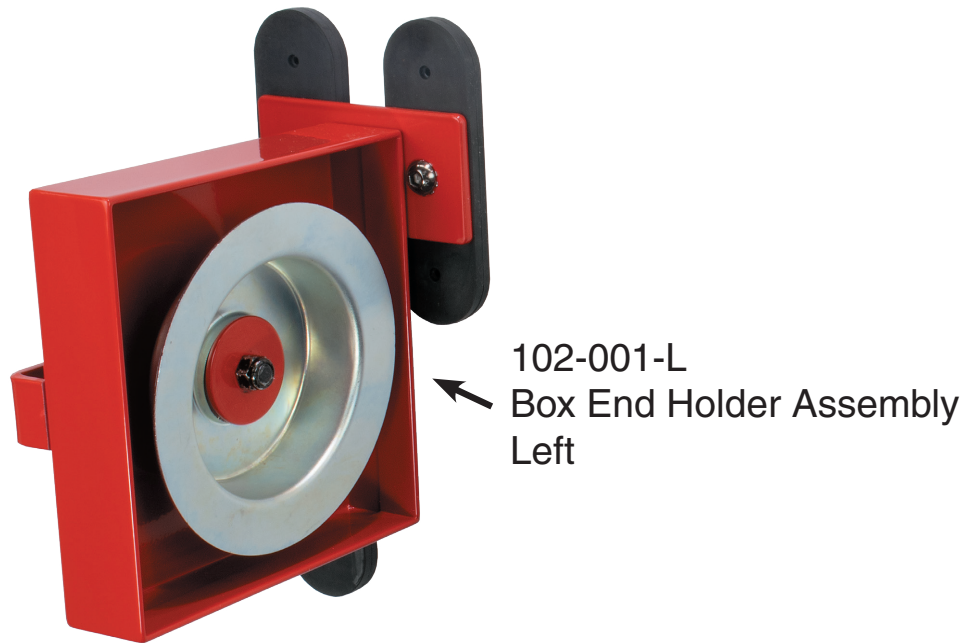

## Innovative Magnetic Wall Plastic Sheeting Dispenser Part # I-MWPSD

Set box on table or trash can, notch ends as needed (see other side for examples). Attach end caps as shown. Mount on booth wall.

If you have any comments, questions or concerns about our products or are missing a part, please contact us toll-free at 1-866-438-4884 or 651-415-0733 or visit [www.innovativetools.com/contacts](http://www.innovativetools.com/contacts)

# Innovative Magnetic Wall Plastic Sheeting Dispenser

## How to use different size boxes

6 x 6 inch box

6.5 x 6.5 inch box

6 x 7.5 inch box

Built-in  
Scissor  
and razor  
holder

**Double magnets go on top as shown**